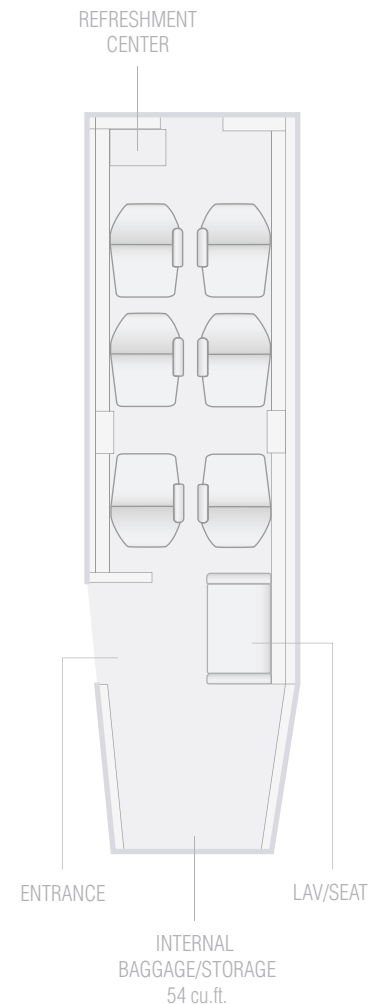

King Air B200

www.sterlingaviation.com
charter@sterlingaviation.com
800.457.2688

Sterling Aviation's B200 turboprop provides exceptional value for short to mid-length business or pleasure charters.

The Wisconsin based aircraft's pleasing neutral interior features light beige leather seating areas with spacious stow-away tables. A fully stocked refreshment center offers an additional luxury touch.

With seven seats and over 50 cu ft of cargo capacity, our King Air B200 is an outstanding value. Advanced Collins avionics in the cockpit and experienced, Flight Safety trained pilots provide the security you want and deserve.

The aircraft's white exterior is accented with blue and red stripes.

AMENITIES

- Leather Captain Seats
- DVD Players Available
- Refreshment Center with Coffee Warmer
- Spacious, Stow-Away Tables
- Aft Baggage Compartment
- Curtain Potty

King Air B200

SPECIFICATIONS

- PASSENGER CAPACITY: 6 plus belted potty seat
- CREW: 2
- BAGGAGE CAPACITY: 54 cu ft internal
- HIGH SPEED CRUISE: 290 kt (336 mph)
- CERTIFIED CEILING: 35,000 ft
- RANGE: 1,580 nm ferry (no payload); 920 nm full payload (headwinds dependent)
- AVIONICS: Proline 21 integrated avionics suite, EGPWS, TCAS, GPS weather radar, Storm Scope and EFIS.
- BASE: ENW
- AREA OF OPERATIONS: North America, Central America, and the Caribbean
- INSURANCE: \$100 million liability