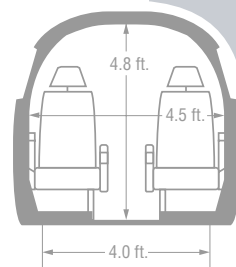

King Air B200

SPECIFICATIONS

- PASSENGER CAPACITY: 6 plus belted potty seat
- CREW: 2
- BAGGAGE CAPACITY: 54 cu ft internal
- HIGH SPEED CRUISE: 290 kt (336 mph)
- CERTIFIED CEILING: 35,000 ft
- RANGE: 1,580 nm ferry (no payload); 920 nm full payload (headwinds dependent)
- AVIONICS: Proline 21 integrated avionics suite, EGPWS, TCAS, GPS weather radar, Storm Scope and EFIS.
- BASE: ENW
- AREA OF OPERATIONS: North America, Central America, and the Caribbean
- INSURANCE: \$100 million liability