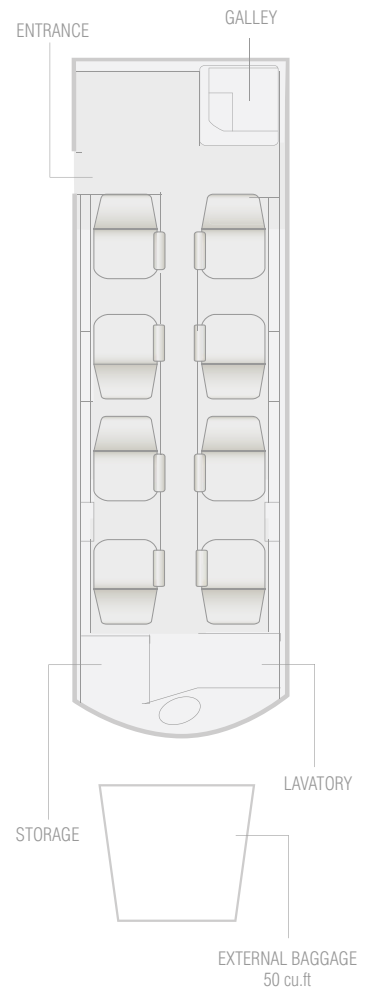

The neutral interior is beautifully accented with medium-tone wood veneer and the fully reclineable seats are most inviting. The dual club configuration offers maximum comfort for all eight passengers. A generous baggage compartment plus additional internal storage add to this aircraft's versatile functionality.

The Lear 45XR's white exterior is pleasantly accented with navy blue stripes.

AMENITIES

- Dual club leather seating
- Aft closet
- Flight phone
- Refreshment center with coffee warmer
- Airshow
- Enclosed lavatory
- Spacious stow-away tables
- DVD players available

Lear 45XR

SPECIFICATIONS

- PASSENGER CAPACITY: 8
- CREW: 2
- BAGGAGE CAPACITY: 50 cu ft external plus 15 cu ft internal closet space
- HIGH SPEED CRUISE: 470 kt (540 mph)
- CERTIFIED CEILING: 51,000 ft
- RANGE: 1970 nm ferry (no payload); 1,780 nm full payload (headwinds dependant)
- AVIONICS: All digital Honeywell avionics suite, including TCAS II, and TAWS; redundant navigation for extended over-water operations EGPWS; EICAS.
- BASE: MKE
- AREA OF OPERATIONS: North America, Central America, and the Caribbean
- INSURANCE: \$100 million liability