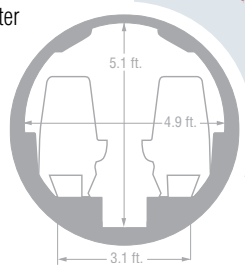

Lear 45XR

SPECIFICATIONS

- PASSENGER CAPACITY: 8
- CREW: 2
- BAGGAGE CAPACITY: 50 cu ft external plus 15 cu ft internal closet space
- HIGH SPEED CRUISE: 470 kt (540 mph)
- CERTIFIED CEILING: 51,000 ft
- RANGE: 1970 nm ferry (no payload); 1,780 nm full payload (headwinds dependant)
- AVIONICS: All digital Honeywell avionics suite, including TCAS II, and TAWS; redundant navigation for extended over-water operations EGPWS; EICAS.
- BASE: MKE
- AREA OF OPERATIONS: North America, Central America, and the Caribbean
- INSURANCE: \$100 million liability