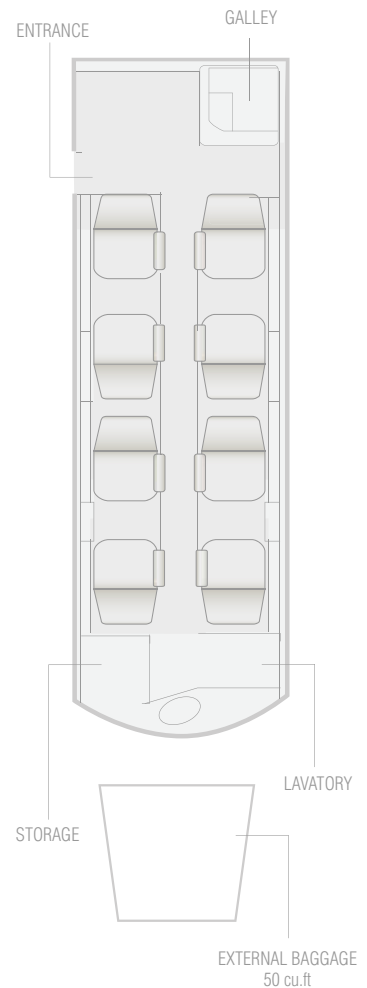

The neutral interior is beautifully accented with medium-tone wood veneer and the fully reclineable seats are most inviting. The dual club configuration offers maximum comfort for all eight passengers. A generous baggage compartment plus additional internal storage add to this aircraft's versatile functionality.

The Lear 45XR's white exterior is pleasantly accented with navy blue stripes.

AMENITIES

- Dual club leather seating
- Aft closet
- Flight phone
- Refreshment center with coffee warmer
- Airshow
- Enclosed lavatory
- Spacious stow-away tables
- DVD players available

Lear 45XR

SPECIFICATIONS

- PASSENGER CAPACITY: 8
- CREW: 2
- BAGGAGE CAPACITY: 50 cu ft external plus 15 cu ft internal closet space
- HIGH SPEED CRUISE: 470 kt (540 mph)
- CERTIFIED CEILING: 51,000 ft
- RANGE: 1970 nm ferry (no payload); 1,780 nm full payload (headwinds dependant)
- AVIONICS: All digital Honeywell avionics suite, including TCAS II, and TAWS; redundant navigation for extended over-water operations EGPWS; EICAS.
- BASE: MKE
- AREA OF OPERATIONS: North America, Central America, and the Caribbean
- INSURANCE: \$100 million liability