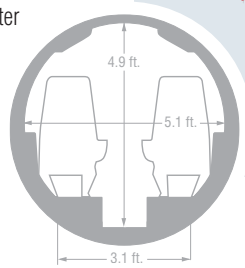

Lear 45XR

SPECIFICATIONS

- PASSENGER CAPACITY: 8
- CREW: 2
- BAGGAGE CAPACITY: 50 cu ft external plus 15 cu ft internal closet space
- HIGH SPEED CRUISE: 470 kt (540 mph)
- CERTIFIED CEILING: 51,000 ft
- RANGE: 1970 nm ferry (no payload); 1,780 nm full payload (headwinds dependant)
- AVIONICS: All digital Honeywell avionics suite, including TCAS II, and TAWS; redundant navigation for extended over-water operations EGPWS; EICAS.
- BASE: MKE
- AREA OF OPERATIONS: North America, Central America, and the Caribbean
- INSURANCE: \$100 million liability